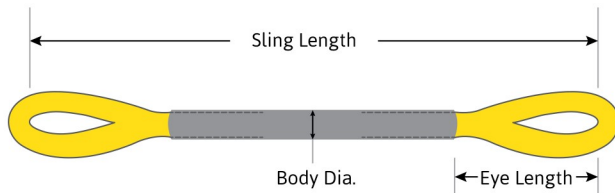

BIG EASY EYE & EYE ROUNDSLING

An Eye & Eye Roundsling is made by adding an extra abrasion resistant sleeve to the body of a BRS. Can increase the life of the sling when abrasion to the body is an issue.

Features & Benefits:

- Additional abrasion resistance for the body of the sling
- Vertical, Choker & Basket Hitch
- Vertical Capacities from 2,600 lbs. to 100,000 lbs.

Manufacturing Tolerance:

+/-1" + 2% of specified length

Part #	Color Code	RATED CAPACITY IN POUNDS				Min. Length	Weight Per Foot (lbs.)	Body DIA at Load	Standard Eye Length
		Vertical	Choker	Basket At 90°	Basket At 45°				
EEBRS30	PURPLE	2,600	2,100	5,200	3,600	3'	0.25	2.25"	12"
EEBRS60	GREEN	5,300	4,420	10,600	7,400	3'	0.36	2.5"	12"
EEBRS90	YELLOW	8,400	6,700	16,800	11,800	3'	0.55	2.5"	12"
EEBRS120	TAN	10,600	8,500	21,200	14,000	3'	0.65	3.5"	12"
EEBRS150	RED	13,200	10,600	26,400	18,000	3'	0.85	3.5"	14"
EEBRS180	WHITE	16,800	13,400	33,600	23,000	3'	0.95	3.5"	16"
EEBRS240	BLUE	21,200	17,000	42,400	29,000	3'	1.5	4.5"	16"
EEBRS300	ORANGE	25,000	20,000	50,000	35,000	4'	2	5.5"	18"
EEBRS360	GREY	31,000	24,800	62,000	43,300	4'	2.3	6"	20"
EEBRS400	ORANGE	40,000	32,000	80,000	56,500	4'	2.7	6"	24"
EEBRS600	BROWN	53,000	42,400	106,000	74,000	6'	3.3	7"	24"
EEBRS800	OLIVE	66,000	52,800	132,000	93,000	6'	3.9	8"	30"
EEBRS1000	BLACK	90,000	72,000	180,000	127,000	6'	4.8	9"	36"
EEBRS1100	BLACK	100,000	80,000	200,000	141,000	6'	5.3	9.5"	36"
EEBRS1200	BLACK	110,000	88,000	220,000	155,000	8'	5.77	9.75"	36"