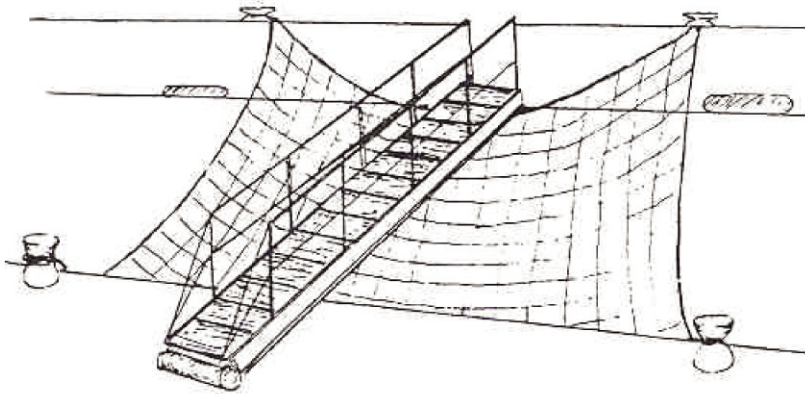

GANGWAY NETS

FOR SIZES NOT SHOWN ON CHART AT RIGHT,
SPECIFY NET DIMENSIONS AND MESH DESIRED.

SIZE	NUMBER OF LANYARD	STOCK CODE
10' x 20'	4	1020
15' x 20'	4	1520
20' x 20'	6	2020
25' x 20'	6	2520
30' x 20'	8	3020
40' x 20'	10	4020

MESH OPENINGS: 4" x 4"

MESH ROPE: #120 NYLON TWINE
(1130 LB TEST)

BORDER ROPE: 5/8" POLYPROPYLENE

LANYARD ROPE: 5/8" POLYPROPYLENE

OPTIONAL: SAFETYLINE SNAP HOOKS

CUSTOM NETS

SOME EXAMPLES:

- SCRAMBLE NETS
- CONTAINER NETS
- FERRY BARRIER NETS
- GANGWAY RAILING NETS