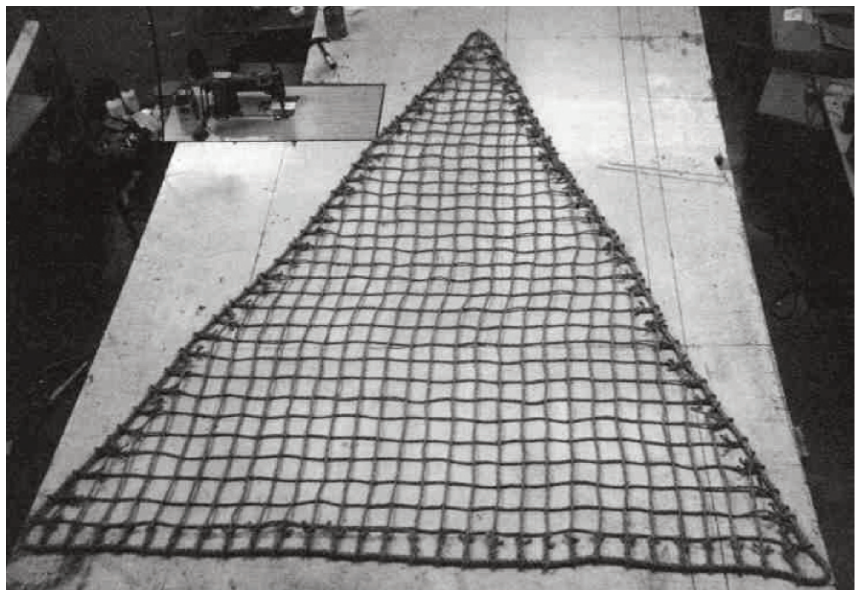

CUSTOM NETS

SOME EXAMPLES:

- SCRAMBLE NETS
- CONTAINER NETS
- FERRY BARRIER NETS
- GANGWAY RAILING NETS

**CAN FABRICATE
ANY NETS TO
ANY SPECIFICATIONS.**