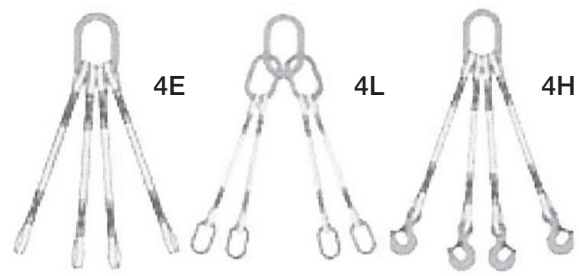

4-LEG BRIDLES (MLB4) - EYE & EYE

Stock No.	WEB WIDTH	SLING TYPE	WEB PLY	WORK LOAD LIMITS (LBS.)	
				60°	45°
MLB4-EE2901	1"	EE	2	8,300	6,700
MLB4-EE2902	2"	EE	2	15,500	12,700
MLB4-EE2903	3"	EE	2	23,000	18,700

*BOTTOM ATTACHMENT WORK LOAD MUST BE ADDED TO BASE WORK LOAD FOR THE TOTAL SLING WORK LOAD.

- AVAILABLE IN EITHER NYLON OR POLYESTER WEBBING.
- CORDURA WEARPADS STANDARD IN ALL EYES.
- ADDITIONAL CORDURA WEARPADS AVAILABLE ON BODY EITHER:
  - FULL BODY SEWN IN PLACE
  - ADJUSTABLE
- VARIOUS END FITTINGS AVAILABLE:
  - STANDARD EYES
  - EYE HOIST HOOKS
  - OBLONG MASTER LINKS

WARNING: WORKING LOAD LIMITS FOR MULTI-LEG BRIDLE ASSEMBLIES ARE BASED ON THE FOLLOWING CONDITIONS:

1. EVEN LOADWEIGHT DISTRIBUTION ON ALL LEGS.
  2. THE BRIDLE LEGS BEING SAME LENGTH. IF THE LEGS ARE NOT SHARING THE LOAD EQUALLY, THE ASSEMBLY DESIGN FACTOR IS REDUCED.
  3. ALL BRIDLE LEGS USED AT THE SAME HORIZONTAL ANGLE.
2. IF THE CONDITIONS OF THE LIFT VARY FROM THOSE ABOVE, THE WORK LOAD LIMIT MUST BE RECALCULATED.

F.O.B. WAREHOUSE