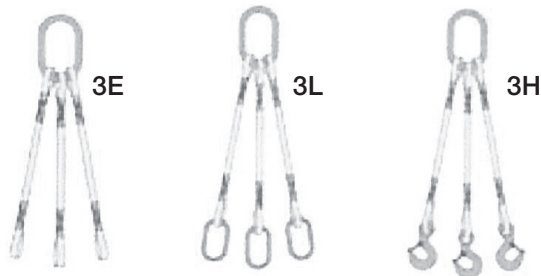

OUR NYLON AND POLYESTER WEB BRIDLE SLINGS FEATURE COMBINATIONS OF LINKS, FABRIC EYES AND HOOKS FOR THE EFFICIENT HANDLING OF LOADS WITH PERMANENT LIFTING POINTS. WEBBING BRIDLES ARE LIGHTWEIGHT AND EASY TO HANDLE WHEN COMPARED TO WIRE AND CHAIN BRIDLE ASSEMBLIES.

ALL FITTINGS ARE ALLOY STEEL AND OTHER TYPES OF ATTACHMENTS ARE AVAILABLE. STANDARD MASTERLINKS ARE WELDED. FORGED (NON-WELDED) ARE AVAILABLE UPON REQUEST. ALL

HOIST HOOKS ARE SUPPLIED WITH LATCHES. BOTTOM FITTINGS ARE PLACED IN THE SAME PLANE AS THE TOP LIFTING FIXTURE, UNLESS OTHERWISE SPECIFIED.

ENDLESS TYPE BRIDLE SLINGS ALLOW FOR THE ROTATION OF THE FITTINGS FOR AN INFINITE NUMBER OF ATTACHMENT AND LOAD CONTACT POINTS. DO NOT PLACE THE LOAD CARRYING SPLICE IN A CONNECTION POINT TO THE LOAD OR IN THE LIFTING MECHANISM.

3-LEG BRIDLES (MLB3) - EYE & EYE

Stock No.	WEB WIDTH	SLING TYPE	WEB PLY	WORK LOAD LIMITS (LBS.)	
				60°	45°
MLB3-EE2901	1"	EE	2	6,900	5,600
MLB3-EE2902	2"	EE	2	12,900	10,600
MLB3-EE2903	3"	EE	2	19,000	15,600